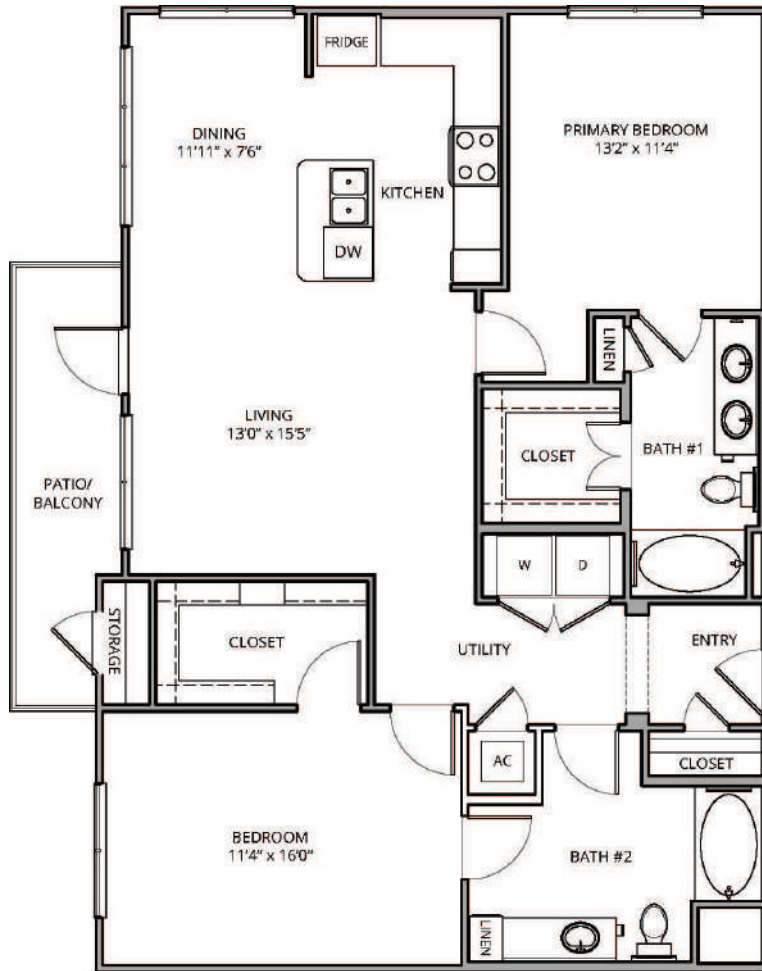

B5

2 BED | 2 BATH

1244

SQ. FT.

	14614 Vance Jackson Rd San Antonio, TX 78249
	savannahoaksapartmenthomes.com

Floor plans are artist's rendering. All dimensions are approximate. Actual product and specifications may vary in dimension or detail. Not all features are available in every apartment. Prices and availability are subject to change. Please see a representative for details.