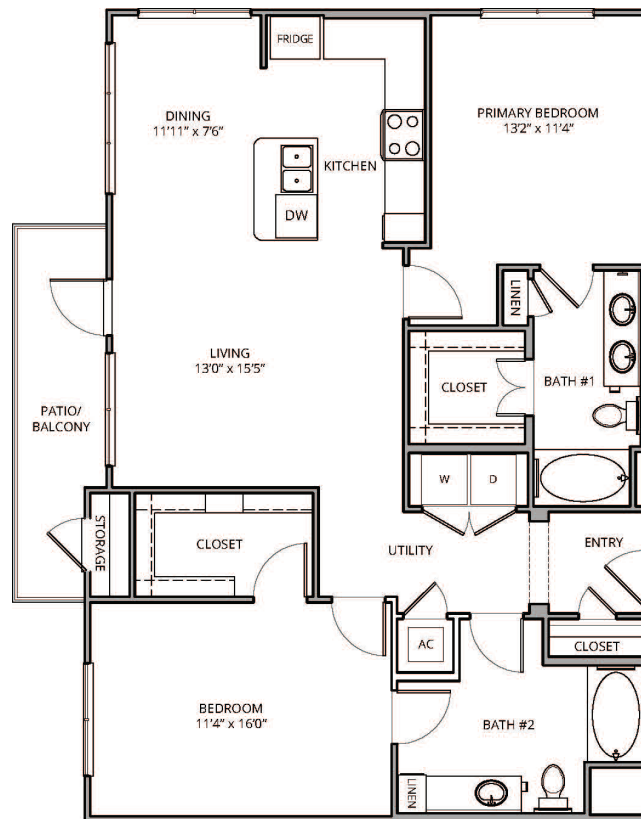

B5

2 BED / 2 BATH

1244

SQ. FT.

	14614 Vance Jackson Rd San Antonio, TX 78249
	www.savannahoaksapartmenthomes.com

Floor plans are artist's rendering. All dimensions are approximate. Actual product and specifications may vary in dimension or detail. Not all features are available in every apartment home. Prices and availability are subject to change. Rent is based on monthly frequency. Additional fees may apply, such as but not limited to package delivery, trash, water, amenities, etc. Please see a representative for details.