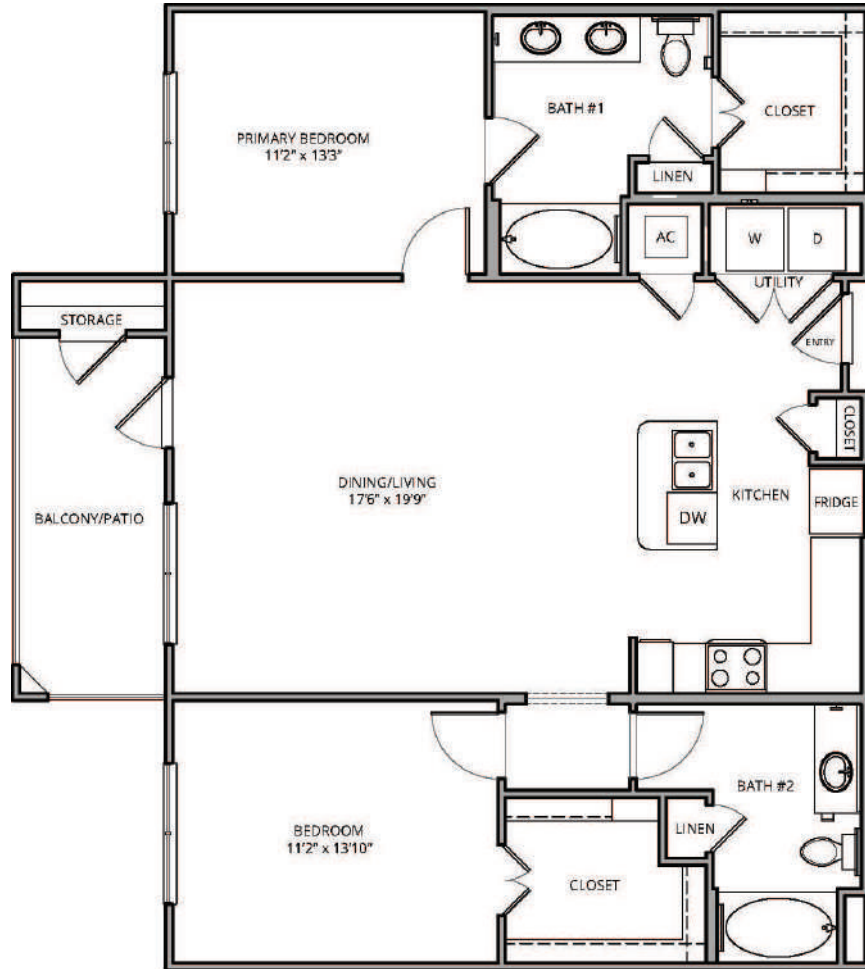

B4

2 BED | 2 BATH

1225

SQ. FT.

	14614 Vance Jackson Rd San Antonio, TX 78249
	savannahoaksapartmenthomes.com

Floor plans are artist's rendering. All dimensions are approximate. Actual product and specifications may vary in dimension or detail. Not all features are available in every apartment. Prices and availability are subject to change. Please see a representative for details.