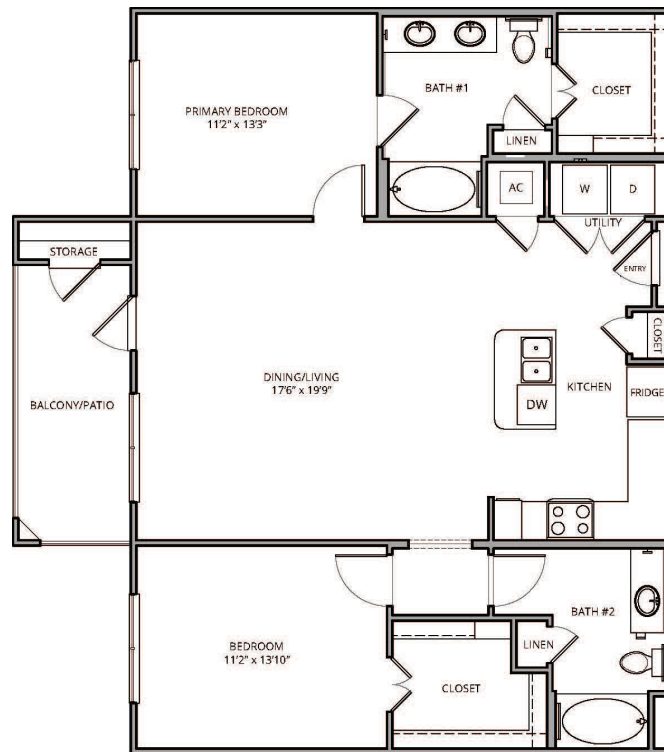

B4

2 BED / 2 BATH

1225

SQ. FT.

	14614 Vance Jackson Rd San Antonio, TX 78249
	www.savannahoaksapartmenthomes.com

Floor plans are artist's rendering. All dimensions are approximate. Actual product and specifications may vary in dimension or detail. Not all features are available in every apartment home. Prices and availability are subject to change. Rent is based on monthly frequency. Additional fees may apply, such as but not limited to package delivery, trash, water, amenities, etc. Please see a representative for details.