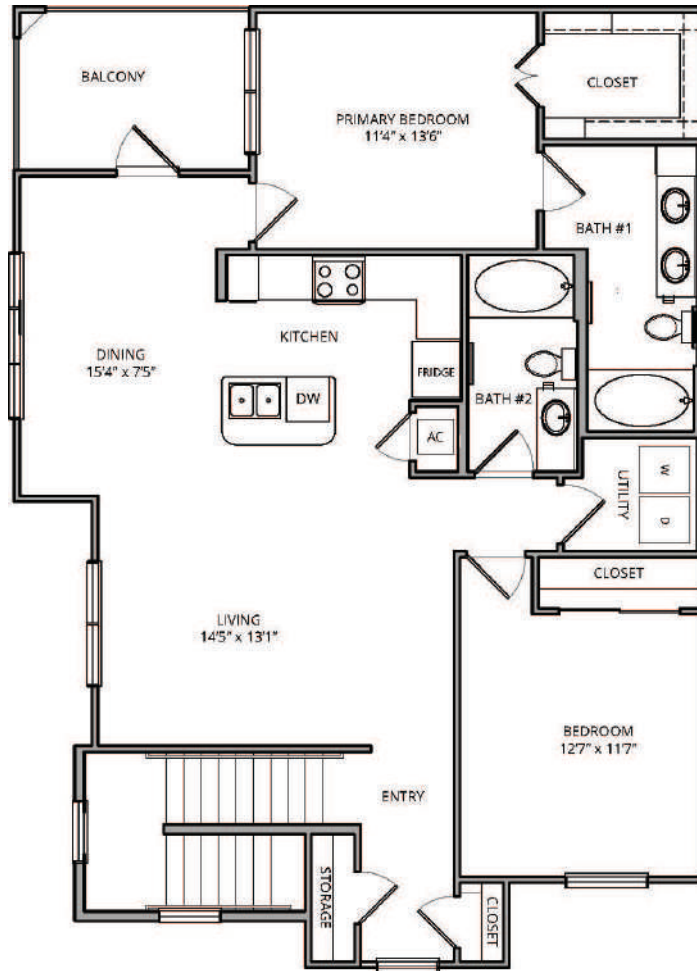

B3

2 BED | 2 BATH

1192

SQ. FT.

	14614 Vance Jackson Rd San Antonio, TX 78249
	savannahoaksapartmenthomes.com

Floor plans are artist's rendering. All dimensions are approximate. Actual product and specifications may vary in dimension or detail. Not all features are available in every apartment. Prices and availability are subject to change. Please see a representative for details.