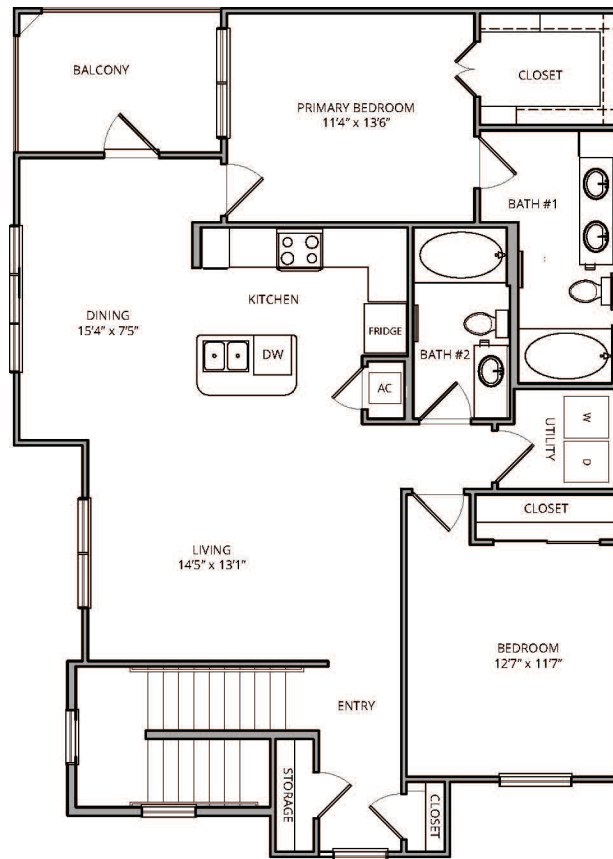

# B3

2 BED / 2 BATH

# 1192

SQ. FT.

	14614 Vance Jackson Rd   San Antonio, TX 78249
	<a href="http://www.savannahoaksapartmenthomes.com">www.savannahoaksapartmenthomes.com</a>

*Floor plans are artist's rendering. All dimensions are approximate. Actual product and specifications may vary in dimension or detail. Not all features are available in every apartment home. Prices and availability are subject to change. Rent is based on monthly frequency. Additional fees may apply, such as but not limited to package delivery, trash, water, amenities, etc. Please see a representative for details.*