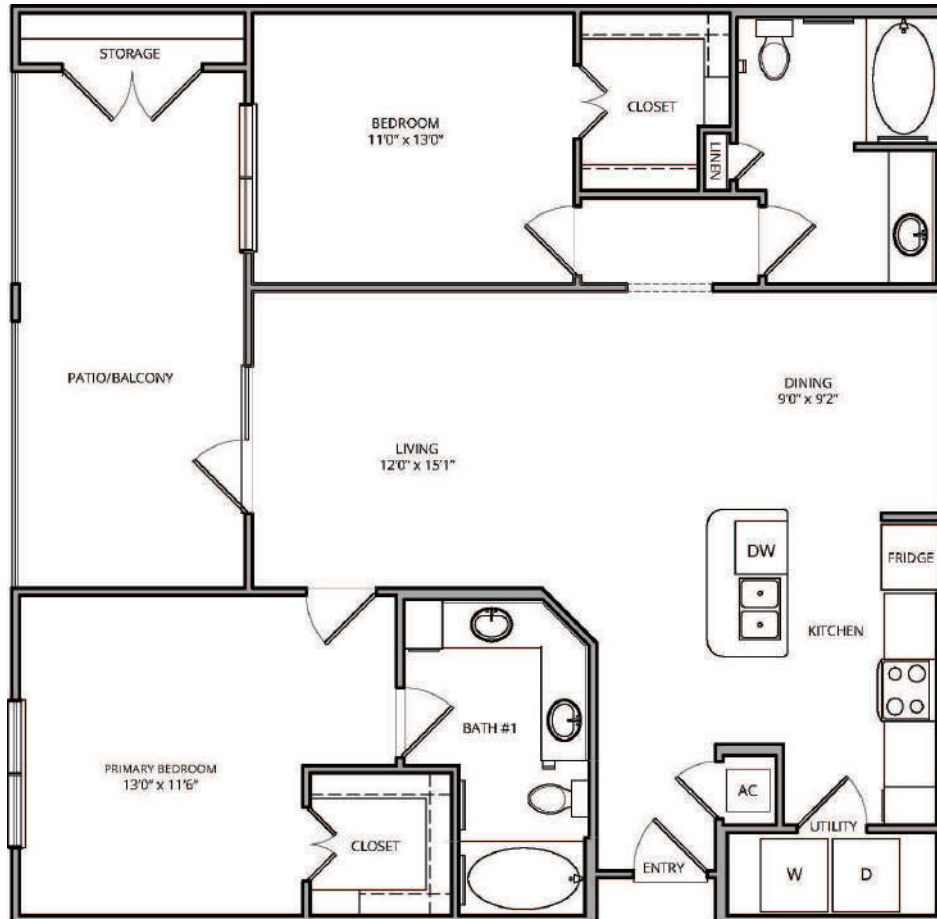

B2

2 BED | 2 BATH

1180

SQ. FT.

	14614 Vance Jackson Rd San Antonio, TX 78249
	savannahoaksapartmenthomes.com

Floor plans are artist's rendering. All dimensions are approximate. Actual product and specifications may vary in dimension or detail. Not all features are available in every apartment. Prices and availability are subject to change. Please see a representative for details.