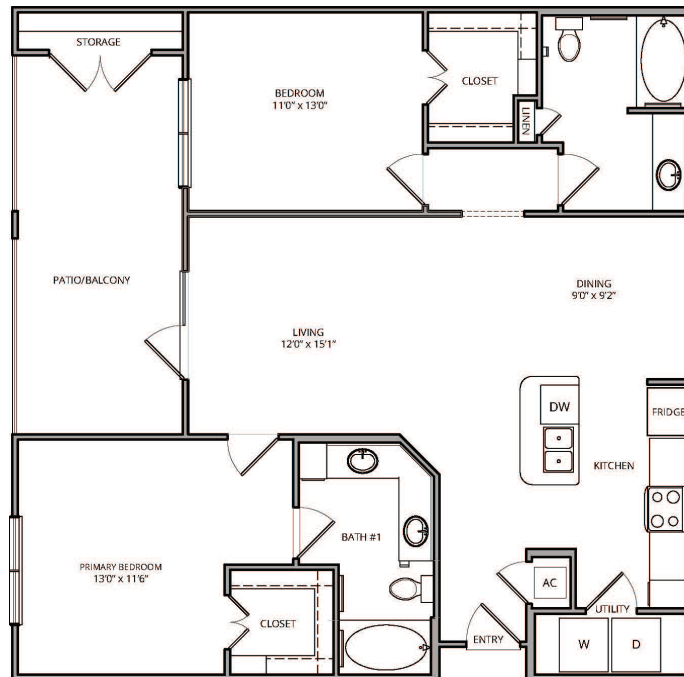

# B2

2 BED / 2 BATH

# 1180

SQ. FT.

	14614 Vance Jackson Rd   San Antonio, TX 78249
	<a href="http://www.savannahoaksapartmenthomes.com">www.savannahoaksapartmenthomes.com</a>

*Floor plans are artist's rendering. All dimensions are approximate. Actual product and specifications may vary in dimension or detail. Not all features are available in every apartment home. Prices and availability are subject to change. Rent is based on monthly frequency. Additional fees may apply, such as but not limited to package delivery, trash, water, amenities, etc. Please see a representative for details.*