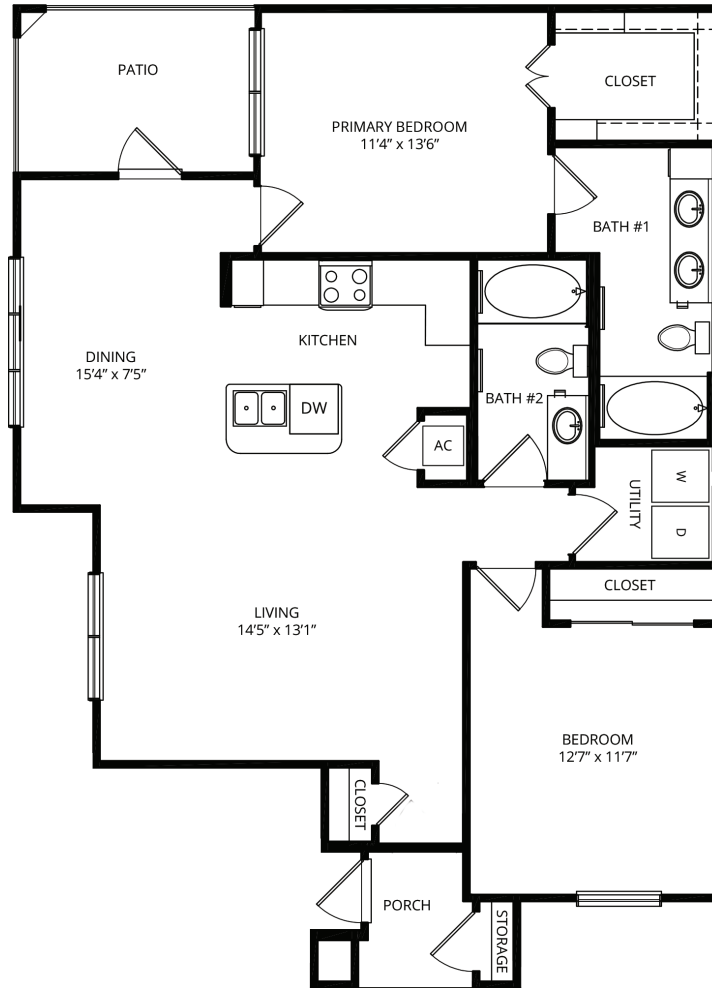

B1

2 BED | 2 BATH

1160

SQ. FT.

	14614 Vance Jackson Rd San Antonio, TX 78249
	savannahoaksapartmenthomes.com

Floor plans are artist's rendering. All dimensions are approximate. Actual product and specifications may vary in dimension or detail. Not all features are available in every apartment. Prices and availability are subject to change. Please see a representative for details.