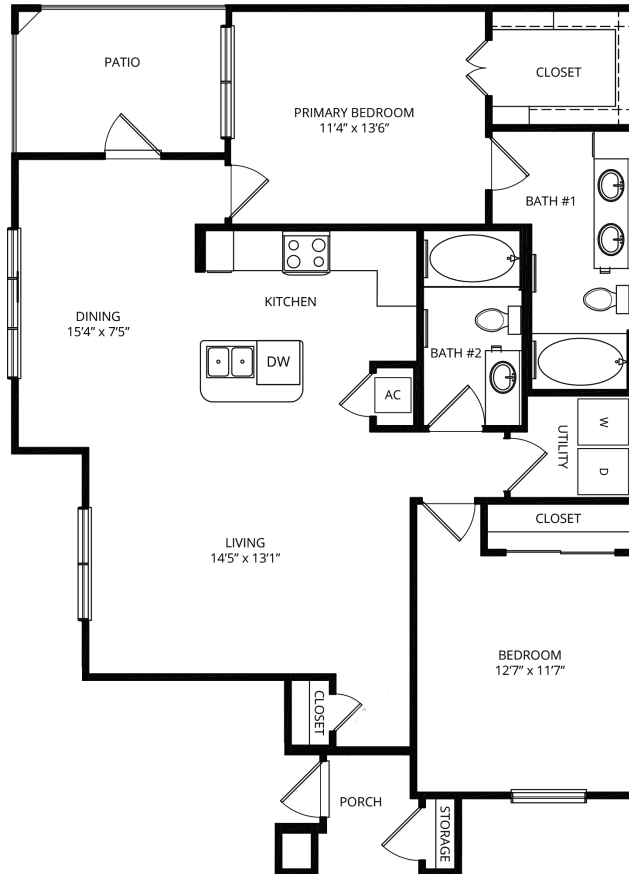

B1

2 BED / 2 BATH

1160

SQ. FT.

	14614 Vance Jackson Rd San Antonio, TX 78249
	www.savannahoaksapartmenthomes.com

Floor plans are artist's rendering. All dimensions are approximate. Actual product and specifications may vary in dimension or detail. Not all features are available in every apartment home. Prices and availability are subject to change. Rent is based on monthly frequency. Additional fees may apply, such as but not limited to package delivery, trash, water, amenities, etc. Please see a representative for details.