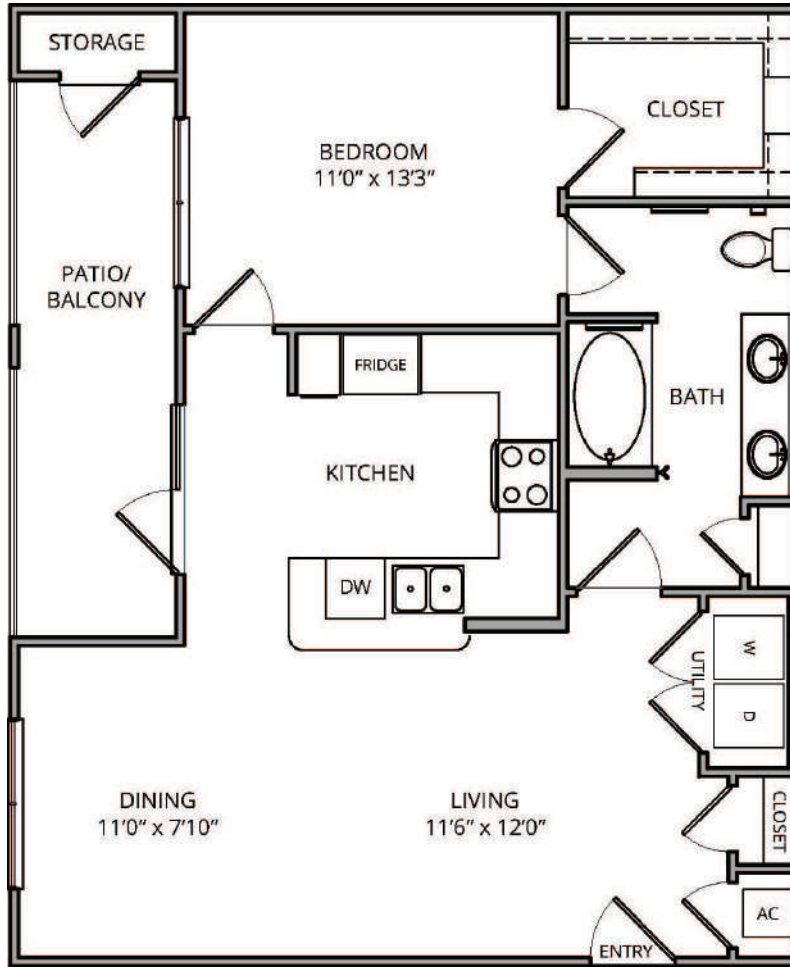

A3

1 BED | 1 BATH

820

SQ. FT.

	14614 Vance Jackson Rd San Antonio, TX 78249
	savannahoaksapartmenthomes.com

Floor plans are artist's rendering. All dimensions are approximate. Actual product and specifications may vary in dimension or detail. Not all features are available in every apartment. Prices and availability are subject to change. Please see a representative for details.