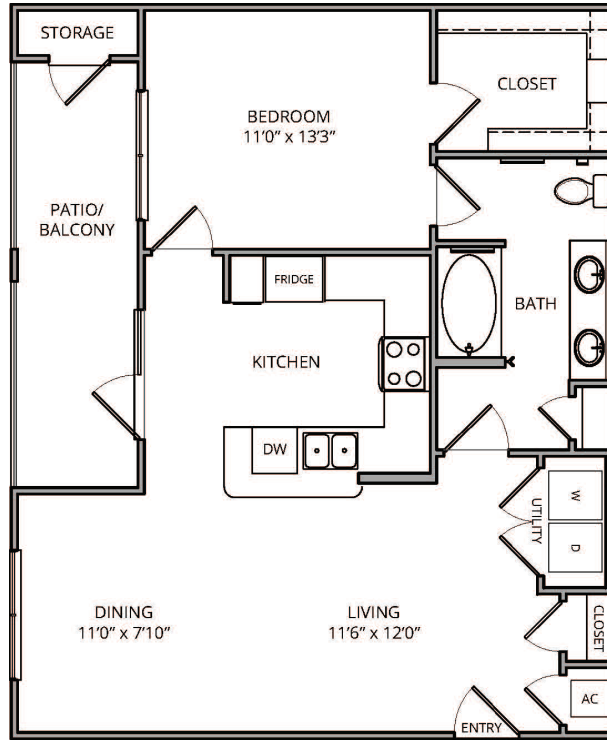

A3

1 BED / 1 BATH

820

SQ. FT.

	14614 Vance Jackson Rd San Antonio, TX 78249
	www.savannahoaksapartmenthomes.com

Floor plans are artist's rendering. All dimensions are approximate. Actual product and specifications may vary in dimension or detail. Not all features are available in every apartment home. Prices and availability are subject to change. Rent is based on monthly frequency. Additional fees may apply, such as but not limited to package delivery, trash, water, amenities, etc. Please see a representative for details.