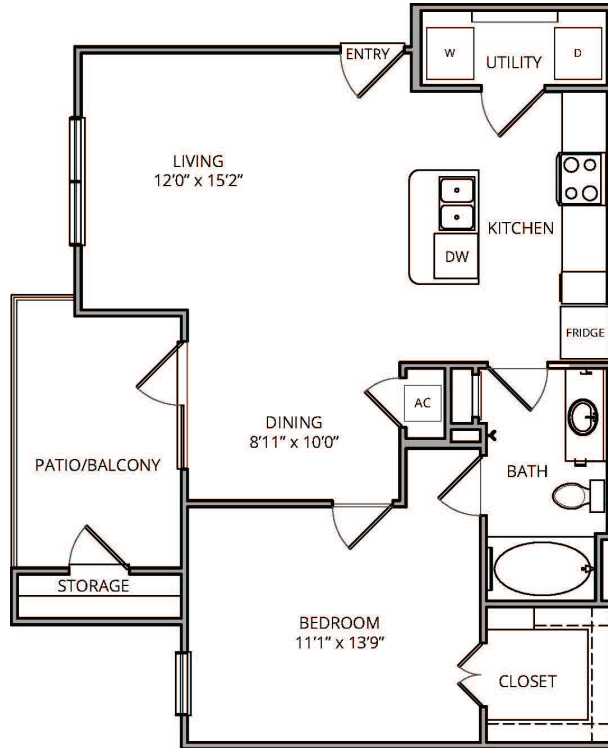

A2

1 BED / 1 BATH

759

SQ. FT.

	14614 Vance Jackson Rd San Antonio, TX 78249
	www.savannahoaksapartmenthomes.com

Floor plans are artist's rendering. All dimensions are approximate. Actual product and specifications may vary in dimension or detail. Not all features are available in every apartment home. Prices and availability are subject to change. Rent is based on monthly frequency. Additional fees may apply, such as but not limited to package delivery, trash, water, amenities, etc. Please see a representative for details.